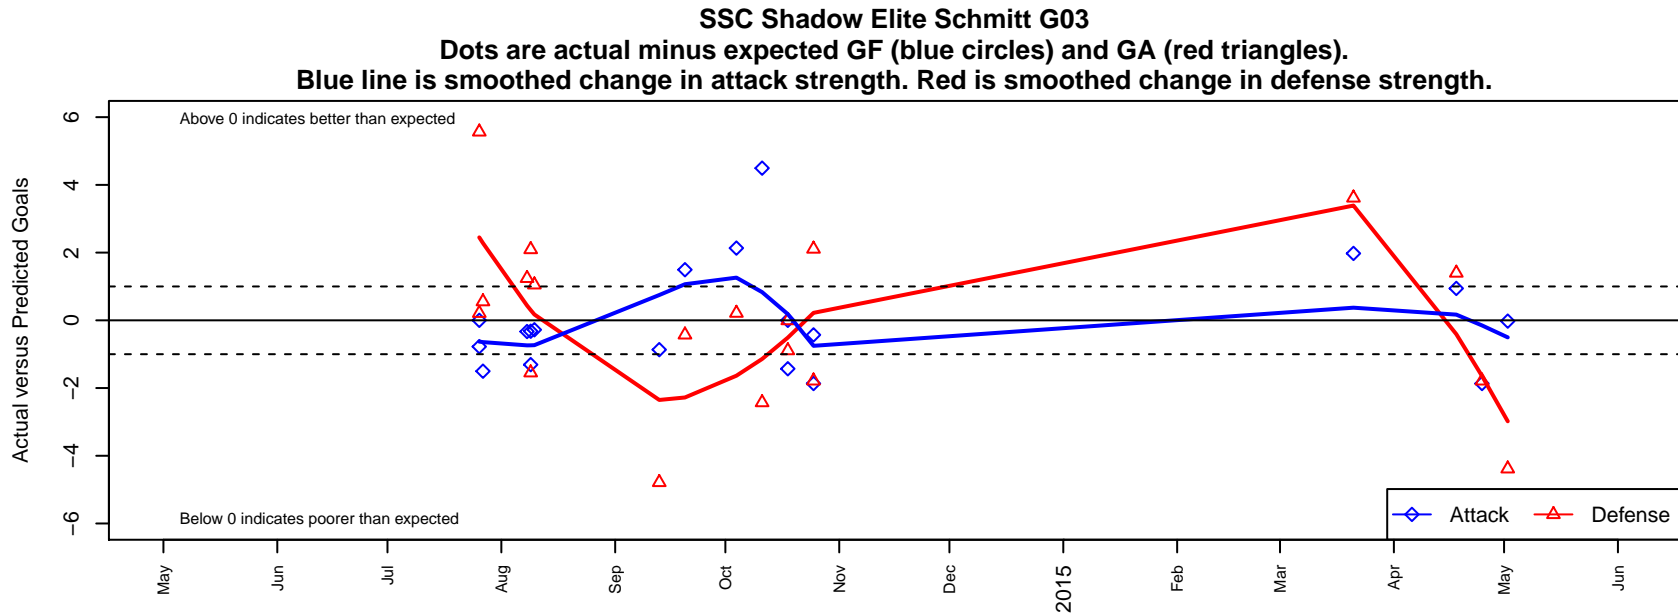

SSC Shadow Elite Schmitt G03

Spokane SC Shadow
 Spokane Valley, WA
 G03 total strength=-42
 attack=0.09 defense=0.03
 fall league = NWL Group C U11
 spr league = Spr NWL Group B U11

alt names used:
 SPOKANE SSC SHADOW ELITE (WA)
 GU11 SSC SHADOW ELITE-SCHMITT
 SPOKANE SSC SHADOW ELIT (WA)
 SSC SHADOW ELITE-SCHMITT

Venues played:
 2014 River City Cup U-11 Gold U11
 2014 Les Schwab NW Cup GU11 Gold / Silver
 2014 NWL Group C U11
 2014 Spr NWL Group B U11

**attack and defense variance (black dot)
relative to other teams
and top 10 in region**